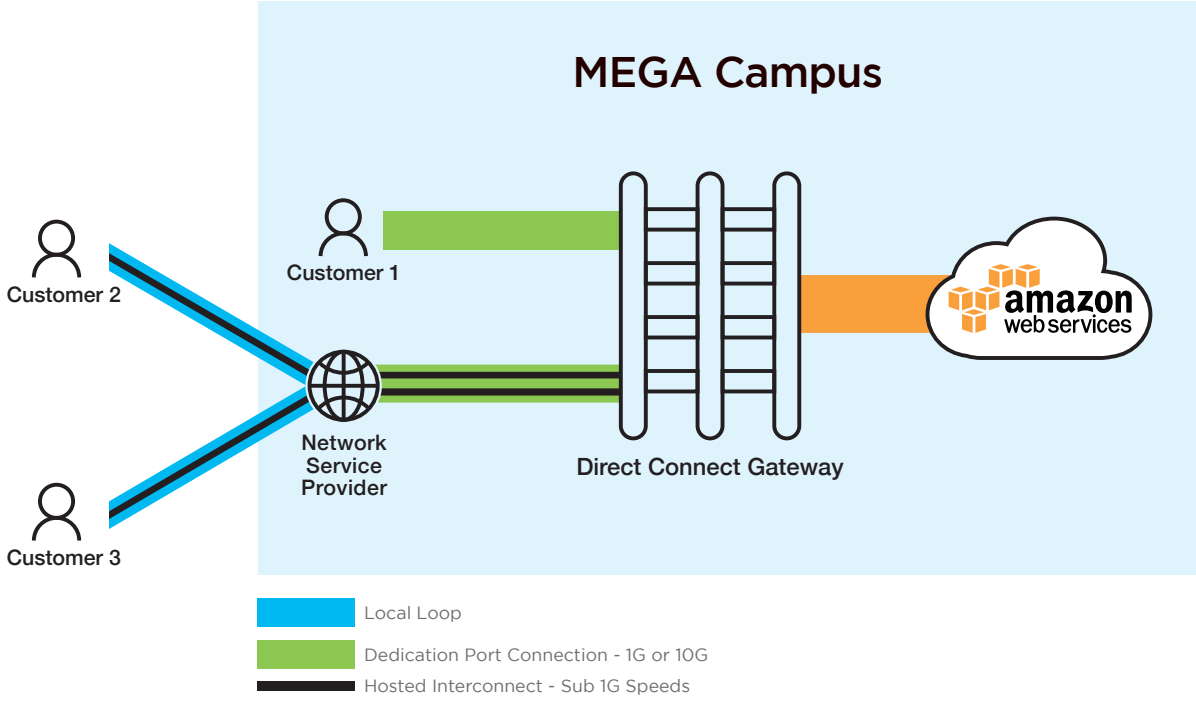

AMAZON WEB SERVICES DIRECT CONNECT

Available in Hong Kong @ MEGA Campus

Your Expressway to Amazon Web Services

In the past, you may have concerns moving your workloads to Amazon Web Services (AWS) due to high bandwidth cost, unreliable network performance or unacceptable security risks. Through the AWS Direct Connect nodes located in iAdvantage's MEGA Campus, you can now establish a direct connection to the local AWS Direct Connect gateway, bypassing the public Internet, avoiding international transit charges, and eliminating the related security and latency challenges.

Transfer large quantity of data between your AWS cloud and on-premises infrastructure with better and consistent network performance

Save on transit costs and take advantage of the reduced data transfer tariff offered by AWS

Establish private connectivity to Amazon Virtual Private Cloud (VPC) with multiple secure connections

Implement transactional applications that requires low latency between your cloud front-end and on-premises back-end

AWS Direct Connect @ MEGA Campus

Two Options for Direct Connection

- 1 You can directly order a Physical Cross Connect from your racks collocated in MEGA-i or MEGA Two (our MEGA Campus)
- 2 You can find an AWS Networking Partner who provides Direct Connect or Cloud Exchange services via Hosted Interconnect within our MEGA Campus