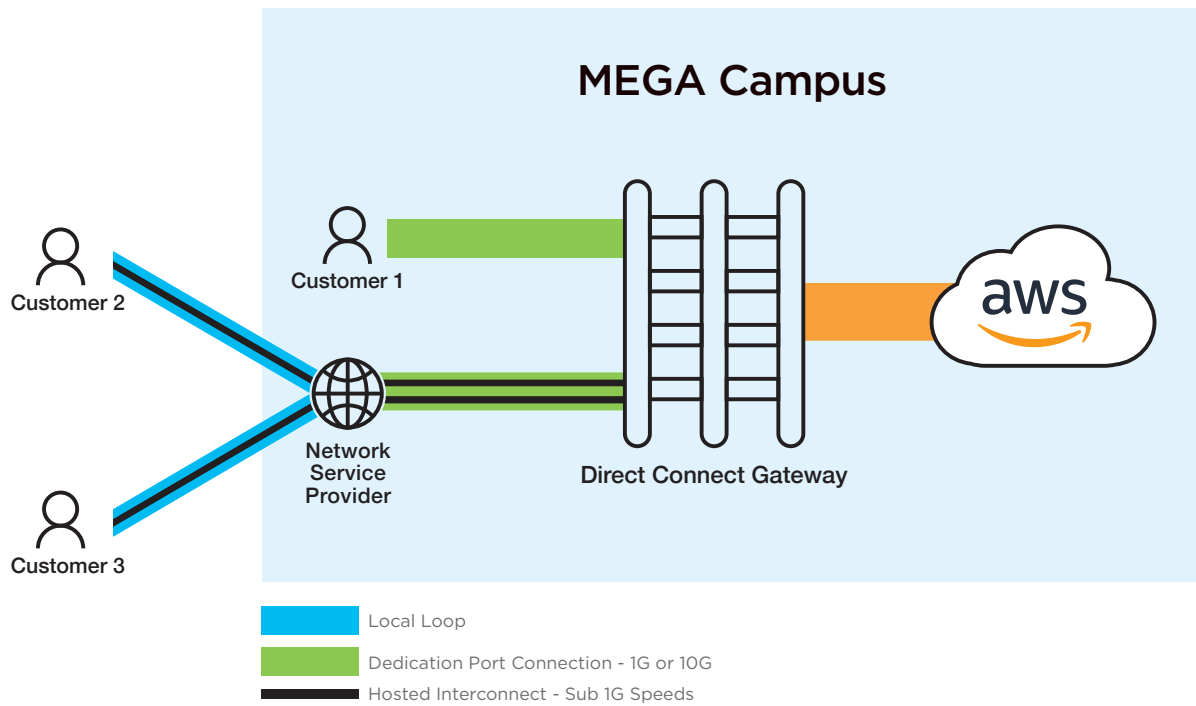

AMAZON WEB SERVICES DIRECT CONNECT

Available in Hong Kong @ MEGA Campus

Your Expressway to Amazon Web Services

In the past, you may have concerns moving your workloads to Amazon Web Services (AWS) due to high bandwidth cost, unreliable network performance or unacceptable security risks. Through the AWS Direct Connect nodes located in iAdvantage's MEGA Campus, you can now establish a direct connection to the local AWS Direct Connect gateway, bypassing the public Internet, avoiding international transit charges, and eliminating the related security and latency challenges.

Transfer large quantity of data between your AWS cloud and on-premises infrastructure with better and consistent network performance

Save on transit costs and take advantage of the reduced data transfer tariff offered by AWS

Establish private connectivity to Amazon Virtual Private Cloud (VPC) with multiple secure connections

Implement transactional applications that require low latency between your cloud front-end and on-premises back-end

AWS Direct Connect @ MEGA Campus

Two Options for Direct Connection

- 1 You can directly order a Physical Cross Connect from your racks collocated in MEGA-i, MEGA Two and MEGA Plus (our MEGA Campus)
- 2 You can find an AWS Networking Partner who provides Direct Connect or Cloud Exchange services via Hosted Interconnect within our MEGA Campus